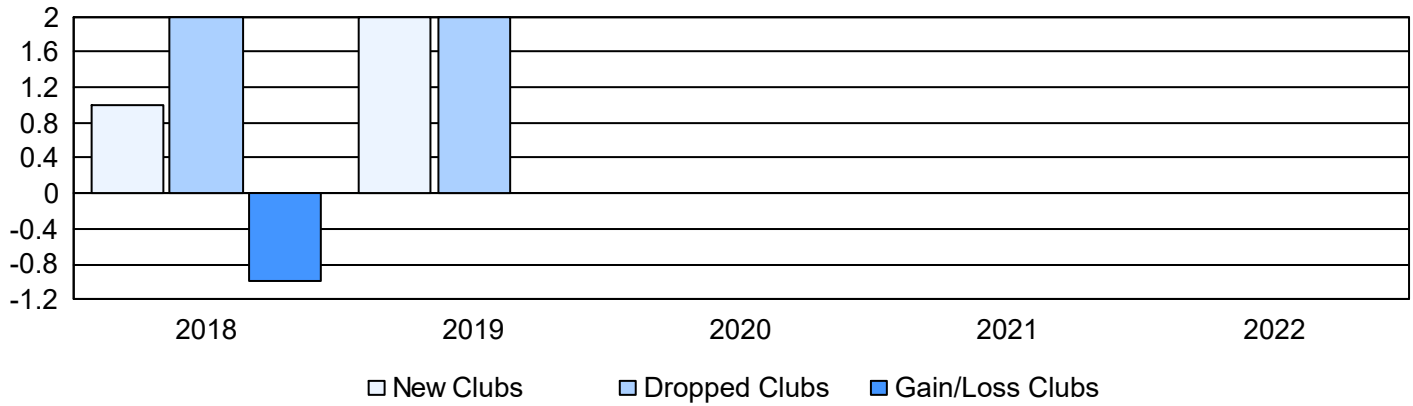

Year	New Clubs	Dropped Clubs	Gain/ Loss Clubs	New Members	Charter Members	Reinstate Members	Transfer Members	Total Member Added	Total Members Dropped	Gain/ Loss Members
2017-2018	1	2	-1	118	21	1	22	162	227	-65
2018-2019	2	2	0	144	102	3	58	307	210	97
2019-2020	0	0	0	162	5	2	9	178	195	-17
2020-2021	0	0	0	64	0	3	12	79	163	-84
2021-2022	0	0	0	102	0	2	12	116	211	-95
Average	1	1	0	118	26	2	23	168	201	-33

Clubs