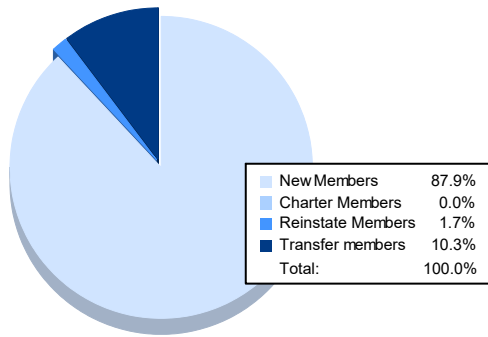

Membership Composition June 2022 Cumulative